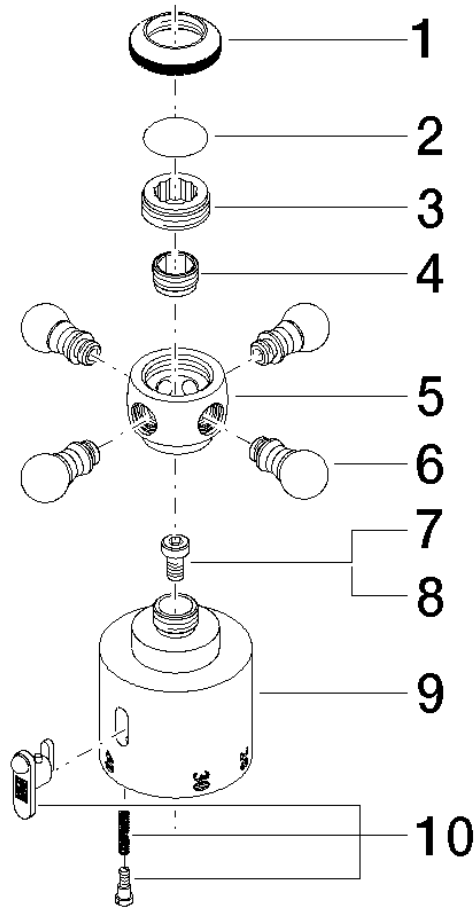

ST 050 304 4360

- shower with fixed riser projection 420mm
- rain shower Ø 200 mm
- rain shower with anti-scale system
- max. rainshower flow 14 l/min
- Function from: 8 l/min
- rotary diverter for fixed-riser shower/hand shower
- height of fittings up to rain shower (bottom edge) 985mm
- height of fittings up to top edge of elbow 1160mm
- two-part push-on rosette Ø 65 mm
- rosette for shower holder Ø 65mm
- rosette for wall mounting Ø 60mm
- gauge 150 mm - 13 mm
- metal shower hose 1250mm with integrated anti-twist protection
- 1/2" connection
- Pipe diameter 20 mm

Parts for other finishes can be found here: [Chrome](#)

Spare parts list

No.	Item Number	Name	Quantity used	Delivery time
1	09 20 36 005-08	handle	1	40
2	09 26 01 016 90	accessories	1	2
3	09 20 83 006 90	handle	1	2
4	09 24 03 119 90	nipple	1	2
6	09 20 36 004-08	handle	4	40
7	90 30 30 027 00 90	screw	1	2
8	09 30 33 004 90	screw	1	2
10	90 21 33 020 00 90	handle	1	2