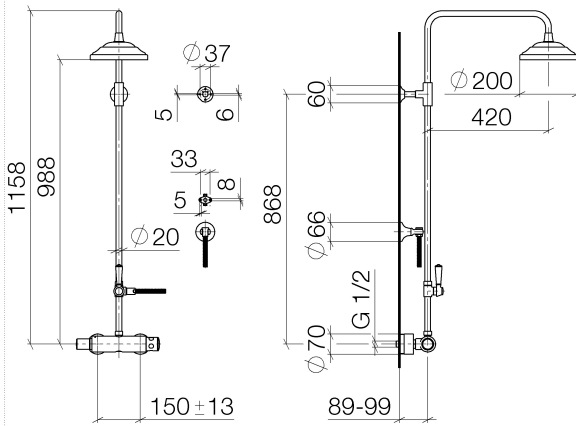

ST 050 304 4360

- shower with fixed riser projection 420mm
- rain shower Ø 200 mm
- rain shower with anti-scale system
- max. rainshower flow 14 l/min
- Function from: 8 l/min
- rotary diverter for fixed-riser shower/hand shower
- height of fittings up to rain shower (bottom edge) 985mm
- height of fittings up to top edge of elbow 1160mm
- two-part push-on rosette Ø 65 mm
- rosette for shower holder Ø 65mm
- rosette for wall mounting Ø 60mm
- gauge 150 mm - 13 mm
- metal shower hose 1250mm with integrated anti-twist protection
- 1/2" connection
- Pipe diameter 20 mm

Intrinsic protection against back flow.

NOTE: The handles must be ordered separately from the fittings!

MADISON Showerpipe with shower thermostat - Platinum

MADISON

ST 050 304 4360

ST 050 304 4360

1:10

Flow rate chart