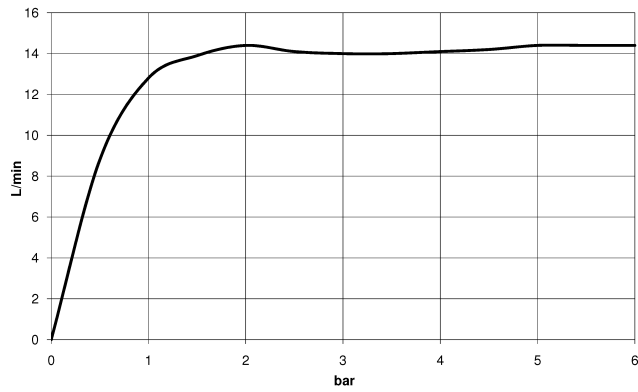

Intrinsic protection against back flow.

NOTE: The handles must be ordered separately from the fittings!

MADISON Showerpipe with shower thermostat - Platinum

MADISON

ST 050 304 4360

ST 050 304 4360

1:10

Flow rate chart